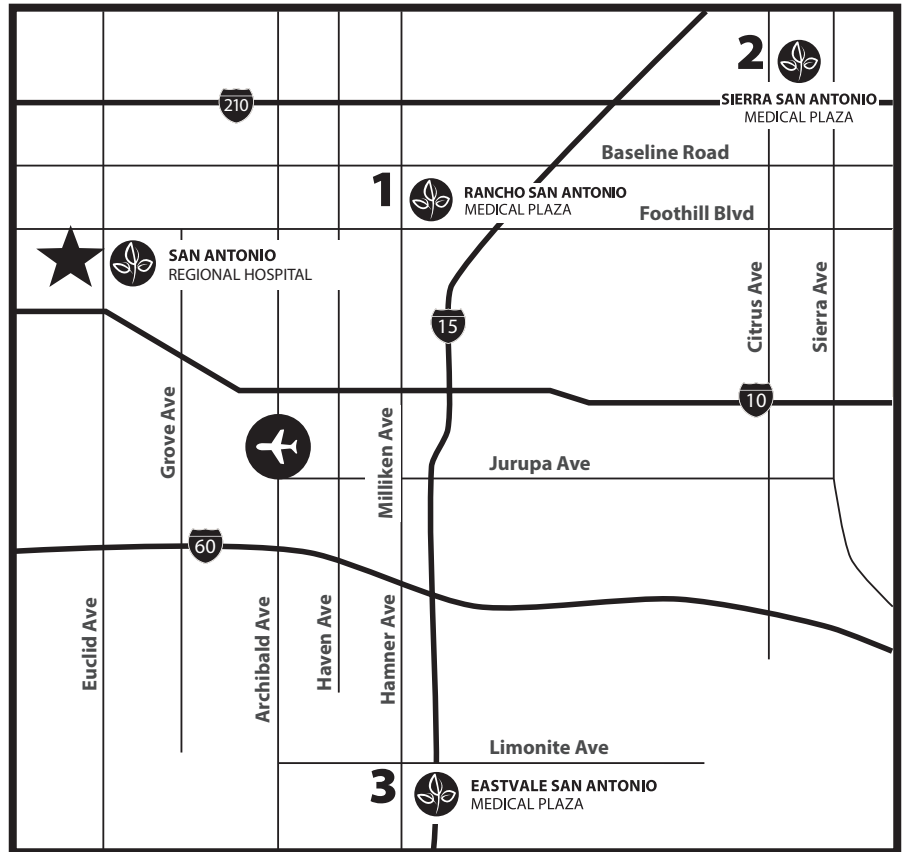

SAN ANTONIO REGIONAL HOSPITAL

Hospital, Outpatient Services, and Urgent Care Locations

Hospital 999 San Bernardino Road, Upland	
Cardiology (<i>EXCEPT EKGs</i>)	909.920.4854
Neurodiagnostic Services	909.920.6154
Radiology Services	909.920.4710
Rehabilitation Services	909.920.4920
Respiratory Care Services	909.920.4925

Building 901 901 San Bernardino Road, Upland	
Rehabilitation Services	909.579.6900

Scheu Family Building 1100 San Bernardino Road, Upland	
Cardiology (EKGs ONLY)	909.920.6354
Monday – Friday 7 AM to 4:30 PM Closed Saturday, Sunday & Holidays	
Laboratory	909.920.6240
Monday – Friday 7 AM to 4:30 PM Closed Saturday, Sunday & Holidays	
Radiology (Appointments)	909.920.4726
Monday – Friday 7 AM to 4:30 PM Closed Saturday, Sunday & Holidays	
Women's Breast & Imaging Center	
By Appointment Only	909.920.4726
Monday – Friday 7 AM to 4:30 PM Closed Saturday, Sunday & Holidays	

1 Rancho San Antonio Medical Plaza 7777 Milliken Avenue, Rancho Cucamonga, CA 91730	909.948.8000
Laboratory (NO STAT DRAWS)	909.948.8040
Monday – Friday 7 AM – 4:30 PM | Saturday 8 AM – 12 PM | Closed Sunday & Holidays	
Radiology (X-Ray Walk-In / Ultrasound & Mammogram By Appointment)	909.920.4726
Monday – Friday 7 AM – 4:30 PM | Saturday 8 AM – 12 PM | Closed Sunday & Holidays	
Rehabilitation Services (By Appointment Only)	909.948.8080
Monday – Friday 7 AM – 7 PM | Closed Saturday, Sunday & Holidays	
Urgent Care	909.948.8100
Monday – Friday 9 AM – 8 PM | Saturday, Sunday & Holidays 9 AM – 5 PM	

2 Sierra San Antonio Medical Plaza 16465 Sierra Lakes Parkway, Fontana, CA 92336	909.434.1100
Urgent Care	909.434.1150
Monday – Friday 9 AM – 5 PM | Saturday, Sunday & Holidays 9 AM – 5 PM	

3 Eastvale San Antonio Medical Plaza 12442 Limonite Avenue, Eastvale, CA 91752	951.393.3000
Urgent Care	951.393.3010
Monday – Friday 9 AM – 5 PM | Saturday, Sunday & Holidays 9 AM – 5 PM